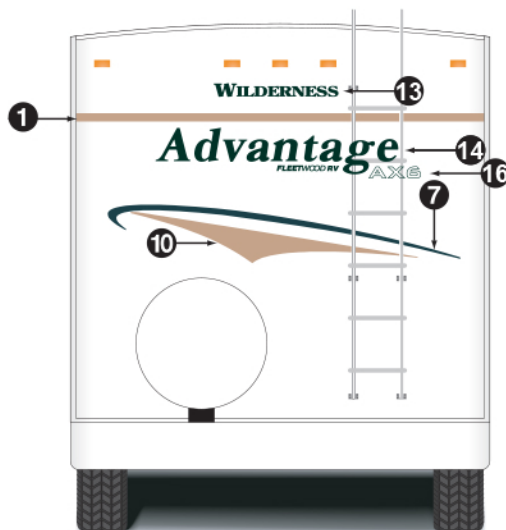

2004 - 2005 FLEETWOOD WILDERNESS ADVANTAGE AX6 FIFTH WHEEL

2004 - 2005 FLEETWOOD RV WILDERNESS ADVANTAGE AX6 FW

- 1 1.875" MAIN BODY STRIPE - SANDSTONE
- 2 1.875" FRONT CAP STRIPE - WINTERMINT GREEN
- 4 SUNSET SCENE
- 5 MAIN BODY SWOOP DIE CUT #1 C/S & R/S
- 6 MAIN BODY SWOOP DIE CUT #2 C/S & R/S
- 7 SIDE REAR SWOOP C/S & R/S
- 8 SIDE CENTER ARROW PART #1 C/S & R/S
- 9 SIDE CENTER ARROW PART #2 C/S & R/S
- 10 SIDE REAR ARROW C/S & R/S
- 11 UPPER ARROW C/S & R/S
- 12 WILDERNESS ADVANTAGE LOGO
- 13 SMALL WILDERNESS LOGO
- 14 LARGE ADVANTAGE LOGO
- 16 AX6 LOGO