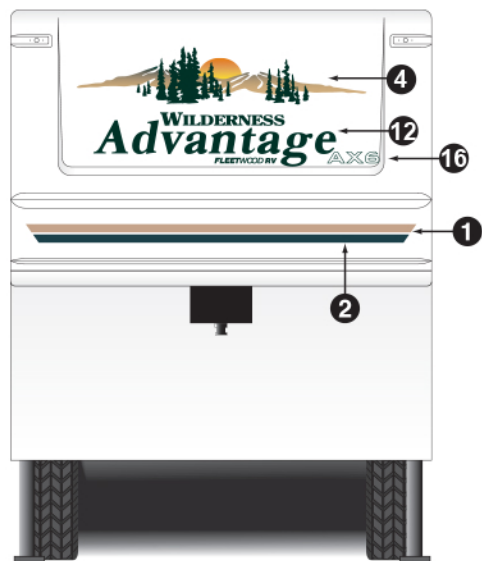

2004 - 2005 FLEETWOOD WILDERNESS ADVANTAGE AX6 FIFTH WHEEL

2004 - 2005 FLEETWOOD RV WILDERNESS ADVANTAGE AX6 FW

- 1 1.875" MAIN BODY STRIPE - SANDSTONE
- 2 1.875" FRONT CAP STRIPE - WINTERMINT GREEN
- 4 SUNSET SCENE
- 5 MAIN BODY SWOOP DIE CUT #1 C/S & R/S
- 6 MAIN BODY SWOOP DIE CUT #2 C/S & R/S
- 7 SIDE REAR SWOOP C/S & R/S
- 8 SIDE CENTER ARROW PART #1 C/S & R/S
- 9 SIDE CENTER ARROW PART #2 C/S & R/S
- 10 SIDE REAR ARROW C/S & R/S
- 11 UPPER ARROW C/S & R/S
- 12 WILDERNESS ADVANTAGE LOGO
- 13 SMALL WILDERNESS LOGO
- 14 LARGE ADVANTAGE LOGO
- 16 AX6 LOGO