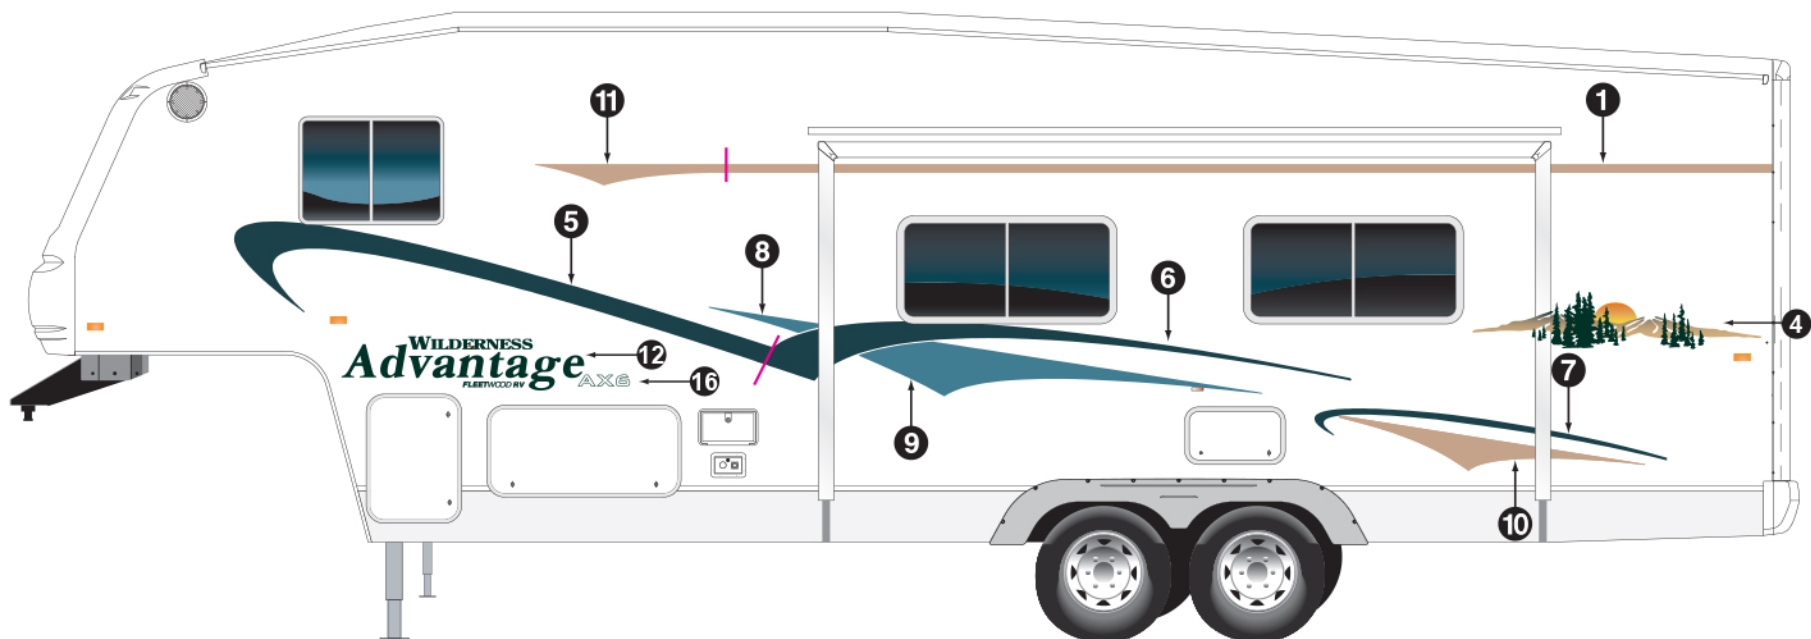

2004 - 2005 FLEETWOOD WILDERNESS ADVANTAGE AX6 FIFTH WHEEL

2004 - 2005 FLEETWOOD RV WILDERNESS ADVANTAGE AX6 FW

- 1 1.875" MAIN BODY STRIPE - SANDSTONE
- 2 1.875" FRONT CAP STRIPE - WINTERMINT GREEN
- 4 SUNSET SCENE
- 5 MAIN BODY SWOOP DIE CUT #1 C/S & R/S
- 6 MAIN BODY SWOOP DIE CUT #2 C/S & R/S
- 7 SIDE REAR SWOOP C/S & R/S
- 8 SIDE CENTER ARROW PART #1 C/S & R/S
- 9 SIDE CENTER ARROW PART #2 C/S & R/S
- 10 SIDE REAR ARROW C/S & R/S
- 11 UPPER ARROW C/S & R/S
- 12 WILDERNESS ADVANTAGE LOGO
- 13 SMALL WILDERNESS LOGO
- 14 LARGE ADVANTAGE LOGO
- 16 AX6 LOGO